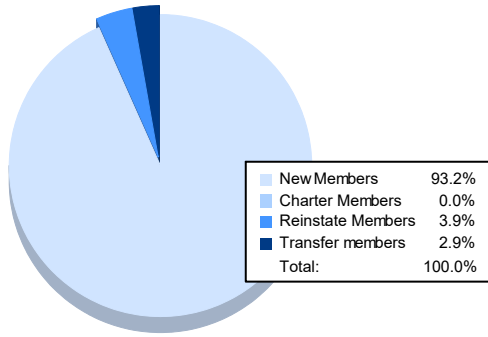

Year	New Clubs	Dropped Clubs	Gain/ Loss Clubs	New Members	Charter Members	Reinstate Members	Transfer Members	Total Member Added	Total Members Dropped	Gain/ Loss Members
2016-2017	0	4	-4	117	1	19	2	139	285	-146
2017-2018	0	5	-5	130	1	3	5	139	205	-66
2018-2019	0	5	-5	93	0	2	4	99	174	-75
2019-2020	0	2	-2	80	0	7	7	94	132	-38
2020-2021	0	1	-1	96	0	4	3	103	118	-15
<b>Average</b>	<b>0</b>	<b>3</b>	<b>-3</b>	<b>103</b>	<b>0</b>	<b>7</b>	<b>4</b>	<b>115</b>	<b>183</b>	<b>-68</b>

### Membership Composition June 2021 Cumulative