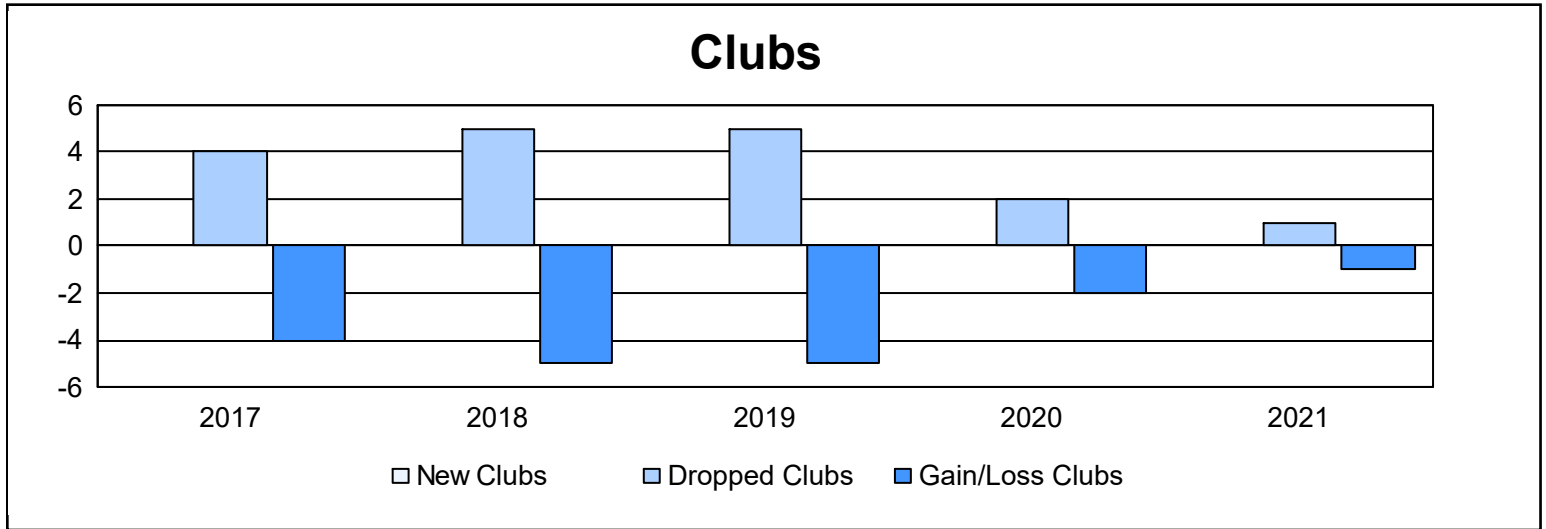

Year	New Clubs	Dropped Clubs	Gain/ Loss Clubs	New Members	Charter Members	Reinstate Members	Transfer Members	Total Member Added	Total Members Dropped	Gain/ Loss Members
2016-2017	0	4	-4	117	1	19	2	139	285	-146
2017-2018	0	5	-5	130	1	3	5	139	205	-66
2018-2019	0	5	-5	93	0	2	4	99	174	-75
2019-2020	0	2	-2	80	0	7	7	94	132	-38
2020-2021	0	1	-1	96	0	4	3	103	118	-15
<b>Average</b>	<b>0</b>	<b>3</b>	<b>-3</b>	<b>103</b>	<b>0</b>	<b>7</b>	<b>4</b>	<b>115</b>	<b>183</b>	<b>-68</b>

### Membership Composition June 2021 Cumulative