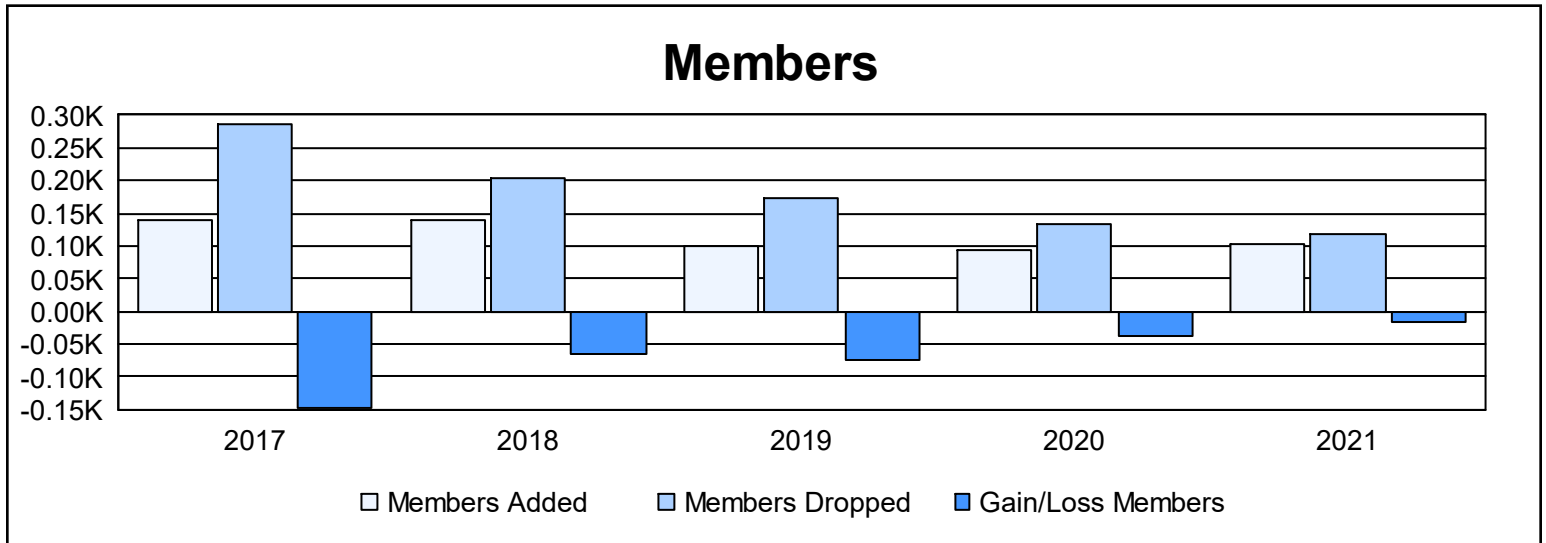

Year	New Clubs	Dropped Clubs	Gain/ Loss Clubs	New Members	Charter Members	Reinstate Members	Transfer Members	Total Member Added	Total Members Dropped	Gain/ Loss Members
2016-2017	0	4	-4	117	1	19	2	139	285	-146
2017-2018	0	5	-5	130	1	3	5	139	205	-66
2018-2019	0	5	-5	93	0	2	4	99	174	-75
2019-2020	0	2	-2	80	0	7	7	94	132	-38
2020-2021	0	1	-1	96	0	4	3	103	118	-15
<b>Average</b>	<b>0</b>	<b>3</b>	<b>-3</b>	<b>103</b>	<b>0</b>	<b>7</b>	<b>4</b>	<b>115</b>	<b>183</b>	<b>-68</b>

### Membership Composition June 2021 Cumulative